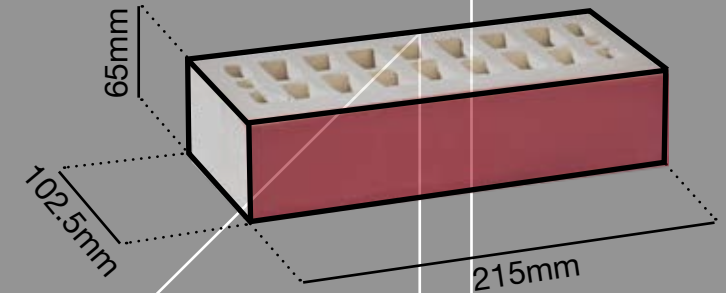

Our glazed bricks are available in two powerful and inspiring ranges: **Crystal** and **Pearl**. Each has its own character and is manufactured as extruded bricks.

Looking to create a statement facade with a glazed brick finish? Our Crystal range of high specification facing bricks features a spectrum of 12 opaque shades, including brights and neutrals.

The Pearl collection offers a palette of colours from bold and vibrant to subtle and understated.

Available in 9 captivating shades, these high specification facing bricks of unrivalled quality feature a slightly translucent and high shine glaze for a soft and radiant effect. The Pearl collection offers a palette of colours from bold and vibrant to subtle and understated.