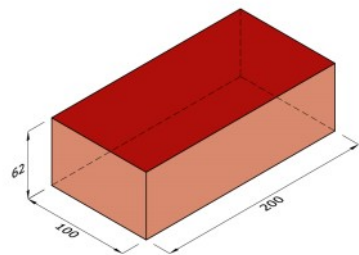

Issue Date: 16/10/2020

Technical data correct at time of issue. Individual net weights can vary and are for guidance only. Any questions regarding this data should be referred to the Wienerberger Technical Department. Due to the limitations of screen and print colour representation of product images it is advised that paver samples are viewed prior to ordering.