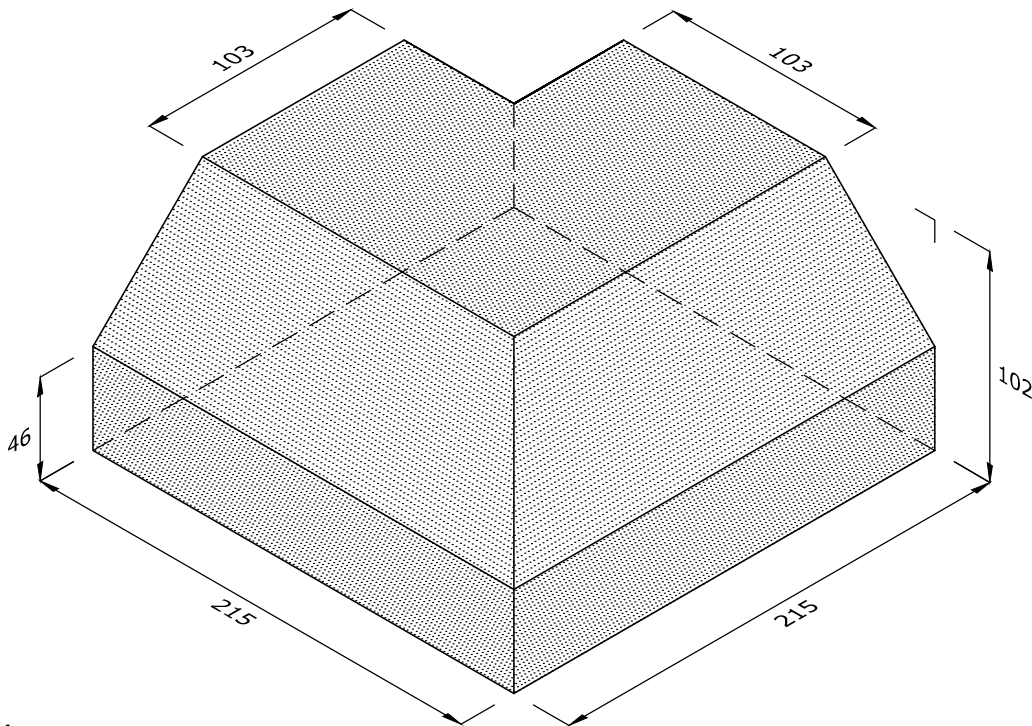

MIRROR

# DOUBLE CANT EXTERNAL RETURN WITH INTERNAL MITRE (SCOB)

Note: all specials may be perforated or frogged unless otherwise specified.  
Fired dimensions shown unless otherwise stated.

Indicates standard facing