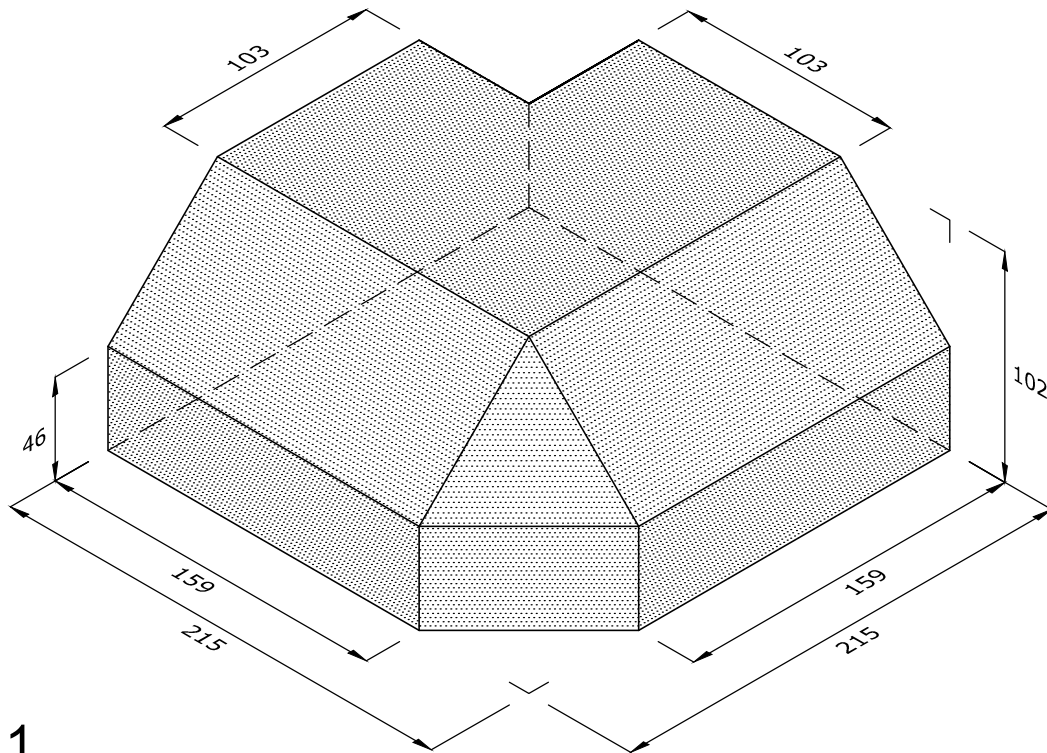

MIRROR

**AN.15.1**

**DOUBLE CANT EXTERNAL RETURN WITH INTERNAL MITRE (CCOB)**

Note: all specials may be perforated or frogged unless otherwise specified.  
Fired dimensions shown unless otherwise stated.

 Indicates standard facing

This drawing is copyright.  
All dimensions must be checked on site.  
Any discrepancy to be reported to us and resolved prior to work commencing.

First issue date:	05.11.2018
Revision date:	
Scale:	NTS
Drawn by:	AC