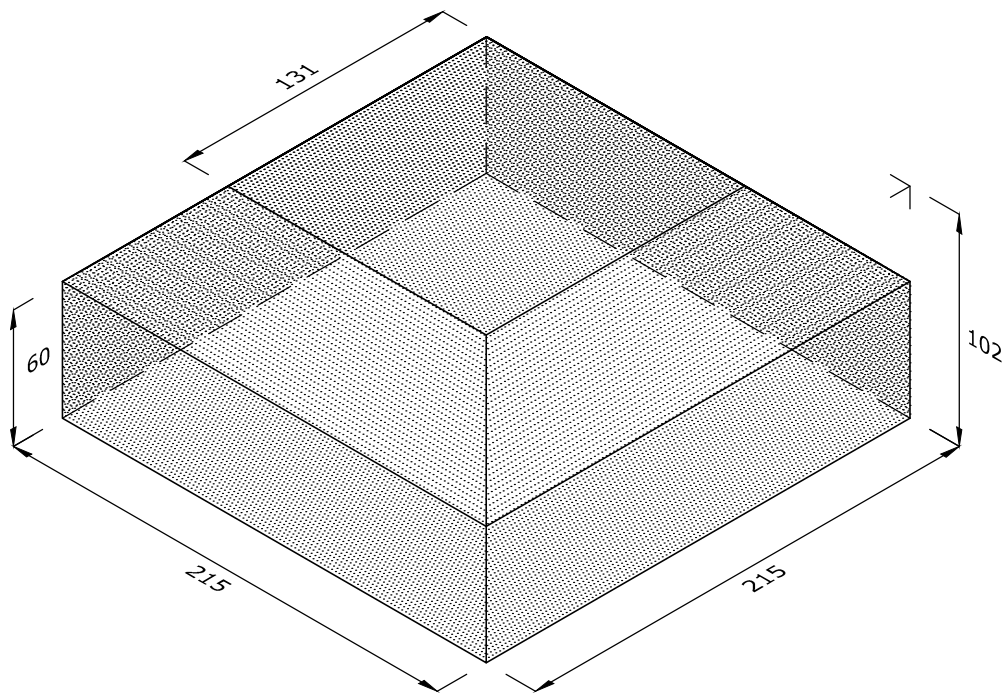

MIRROR

**W.AN.20.2**  
**CANTED PIER CAP**

Note: all specials may be perforated or froged unless otherwise specified.  
Fired dimensions shown unless otherwise stated.

Indicates standard facing

This drawing is copyright.  
All dimensions must be checked on site.  
Any discrepancy to be reported to us and resolved prior to work commencing.

First issue date:	01.08.2019
Revision date:	
Scale:	NTS
Drawn by:	AC