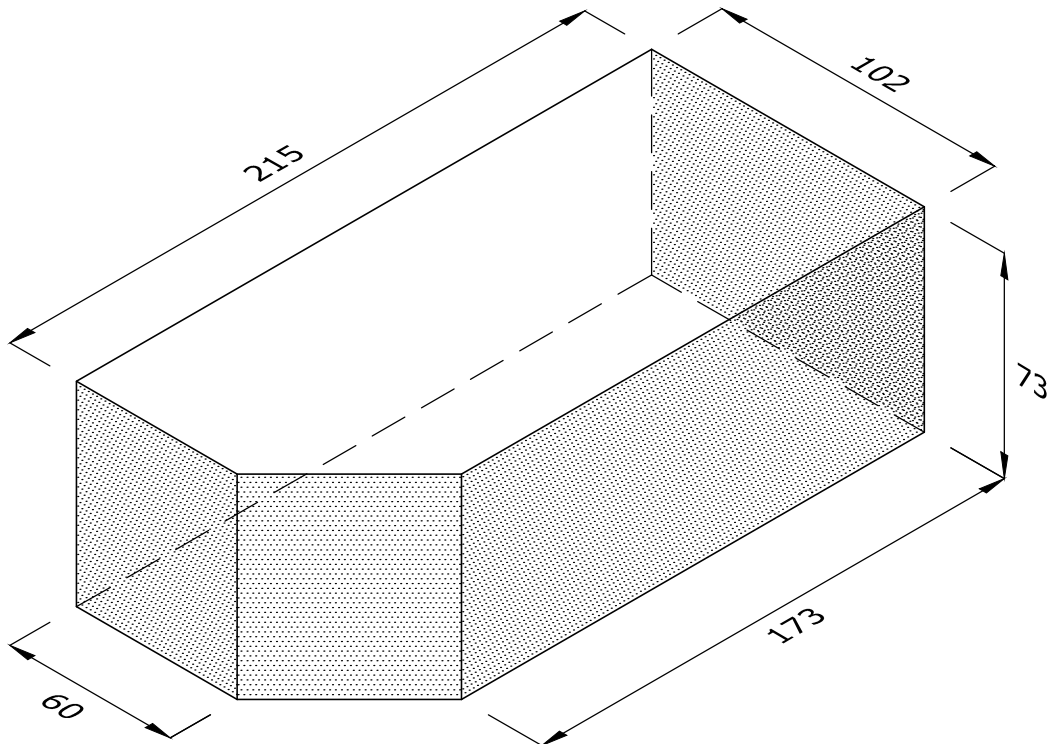

LEFT HAND SHOWN

W.AN.52.73
73mm SINGLE CANT

Note: all specials may be perforated or frogged unless otherwise specified.
 Fired dimensions shown unless otherwise stated.

Indicates standard facing

This drawing is copyright.
 All dimensions must be checked on site.
 Any discrepancy to be reported to us and resolved prior to work commencing.

First issue date:	01.08.2019
Revision date:	.
Scale:	NTS
Drawn by:	AC