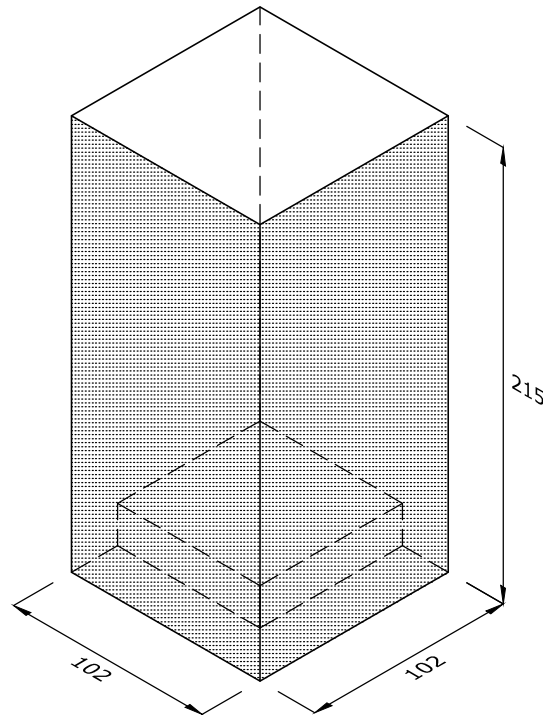

MIRROR

W.RH.20.10
REBATED SOLDIER EXTERNAL RETURN

Note: all specials may be perforated or froged unless otherwise specified.
 Fired dimensions shown unless otherwise stated.

 Indicates standard facing

This drawing is copyright.
 All dimensions must be checked on site.
 Any discrepancy to be reported to us and resolved prior to work commencing.

First issue date:	01.08.2019
Revision date:	
Scale:	NTS
Drawn by:	AC