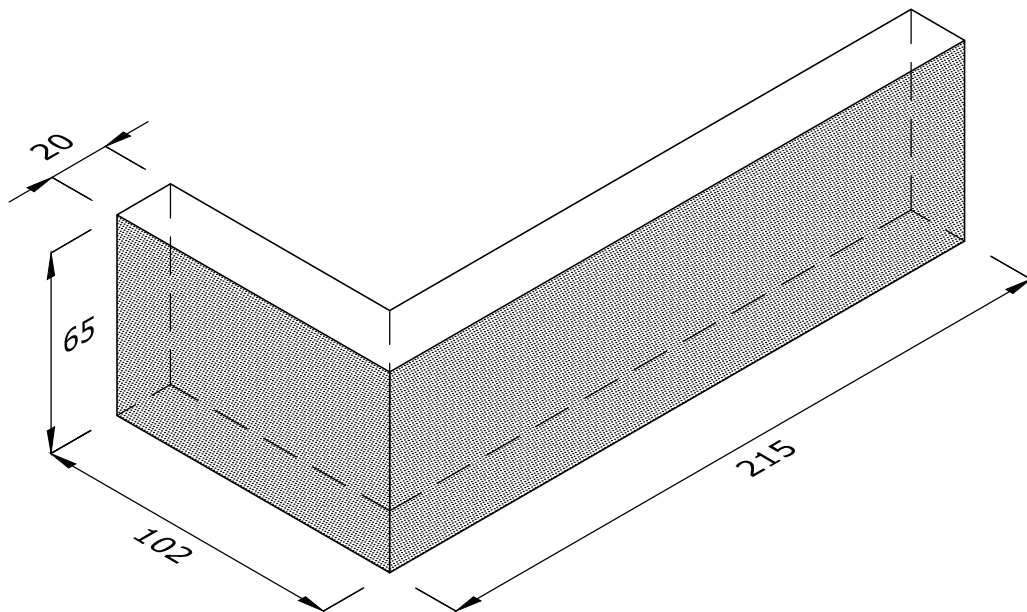

LEFT HAND SHOWN

W.SR.20
20mm SLIP EXTERNAL RETURN

Note: all specials may be perforated or frogged unless otherwise specified.
 Fired dimensions shown unless otherwise stated.

Indicates standard facing

This drawing is copyright.
 All dimensions must be checked on site.
 Any discrepancy to be reported to us and resolved prior to work commencing.

First issue date:	01.08.2019
Revision date:	
Scale:	NTS
Drawn by:	AC