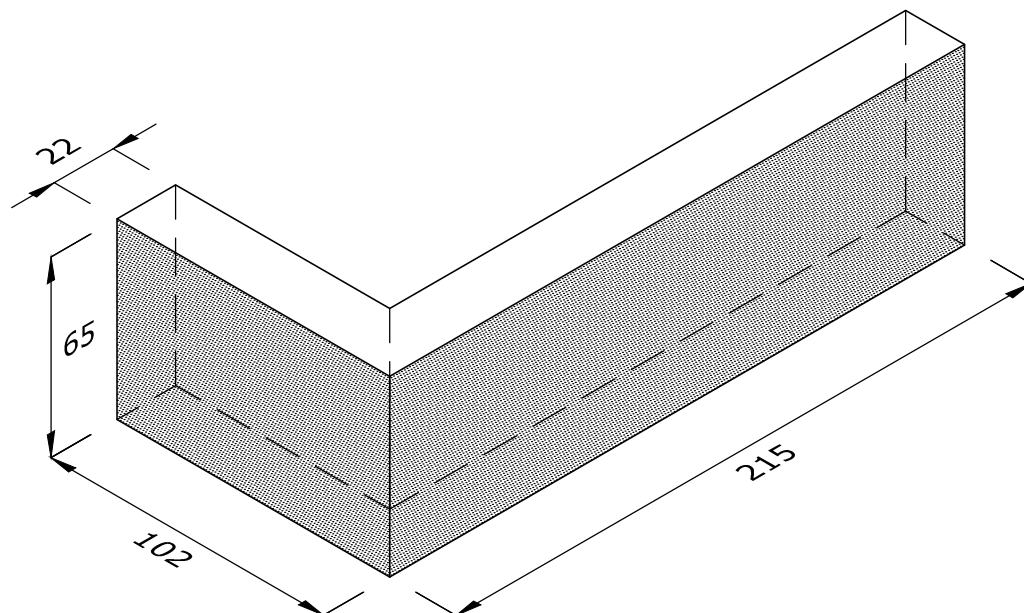

LEFT HAND SHOWN

**W.SR.22**  
**22mm SLIP EXTERNAL RETURN**

Note: all specials may be perforated or frogged unless otherwise specified. Fired dimensions shown unless otherwise stated.	 Indicates standard facing	This drawing is copyright. All dimensions must be checked on site. Any discrepancy to be reported to us and resolved prior to work commencing.	First issue date: 01.08.2019
			Revision date:
			Scale: NTS
			Drawn by: AC