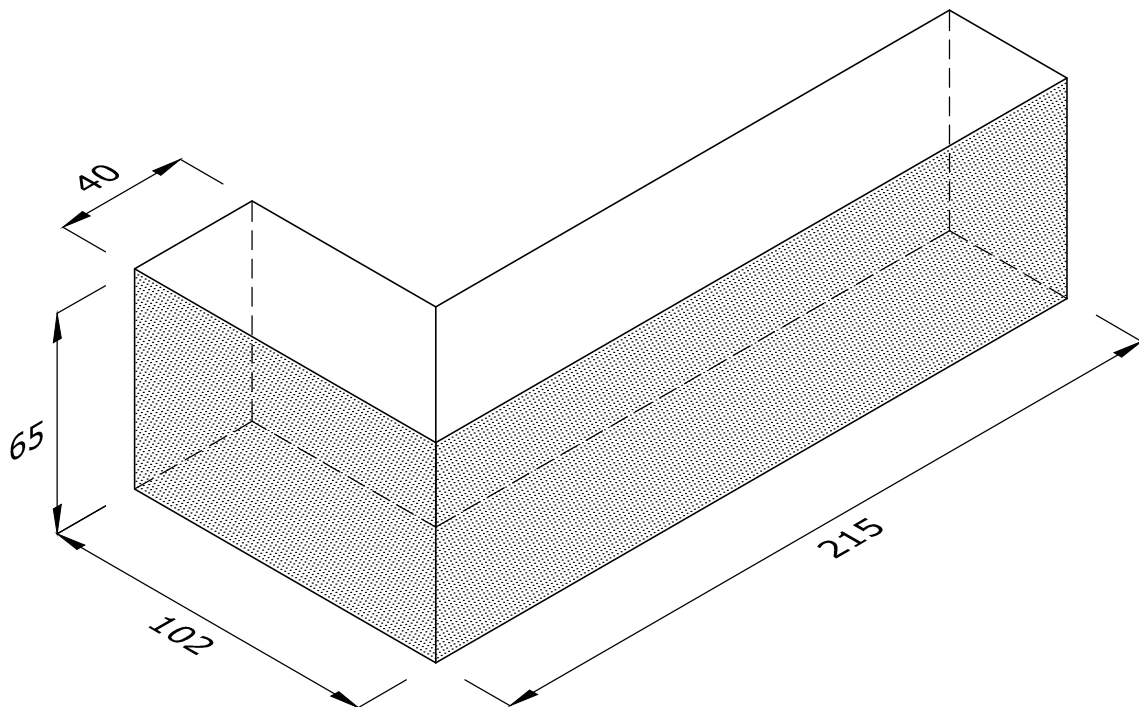

LEFT HAND SHOWN

**W.SR.40**  
**40mm SLIP EXTERNAL RETURN**

Note: all specials may be perforated or frogged unless otherwise specified. Fired dimensions shown unless otherwise stated.	 Indicates standard facing	This drawing is copyright. All dimensions must be checked on site. Any discrepancy to be reported to us and resolved prior to work commencing.	First issue date: 01.08.2019
			Revision date:
			Scale: NTS
			Drawn by: AC