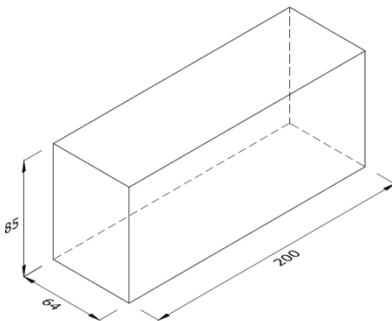

WORK SIZE	200 x 64 x 85mm
DIMENSIONAL DEVIATION (RANGE)	R1
MEAN TRANSVERSE BREAKING LOAD	T4
UNPOLISHED SLIP/SKID RESISTANCE	U3
ABRASION RESISTANCE	A2
DURABILITY	FP100
PACK QUANTITY	640
TYPICAL PACK WEIGHT (KG)	1476
QUANTITY PER m ²	75