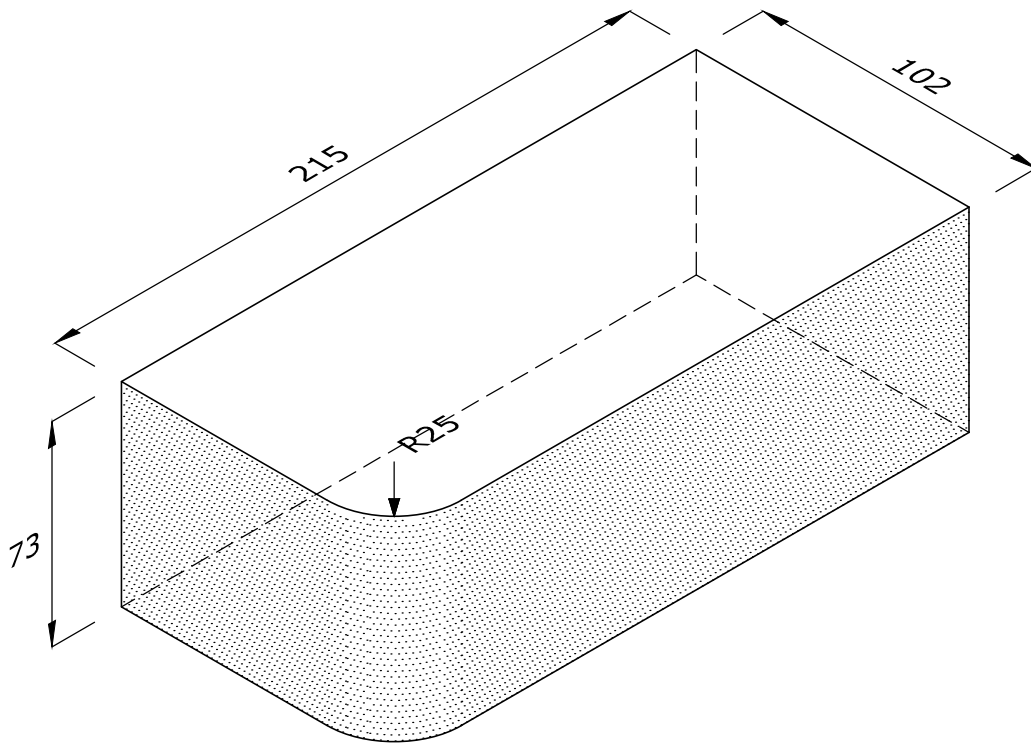

LEFT HAND SHOWN

W.BN.11.73
73mm SINGLE BULLNOSE

Note: all specials may be perforated or frogged unless otherwise specified.
 Fired dimensions shown unless otherwise stated.

Indicates standard facing

This drawing is copyright.
 All dimensions must be checked on site.
 Any discrepancy to be reported to us and resolved prior to work commencing.

First issue date:	01.08.2019
Revision date:	
Scale:	NTS
Drawn by:	AC