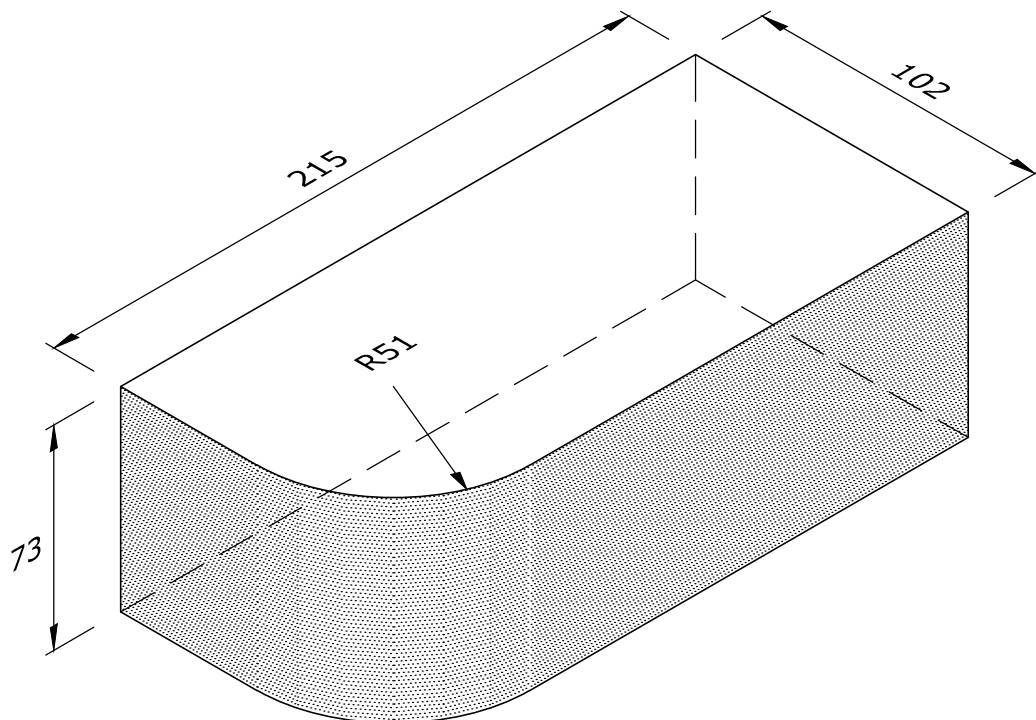

LEFT HAND SHOWN

W.BN.12.73
73mm SINGLE BULLNOSE

Note: all specials may be perforated or frogged unless otherwise specified.
 Fired dimensions shown unless otherwise stated.

Indicates standard facing

This drawing is copyright.
 All dimensions must be checked on site.
 Any discrepancy to be reported to us and resolved prior to work commencing.

First issue date: 01.08.2019

Revision date:

Scale: NTS

Drawn by: AC