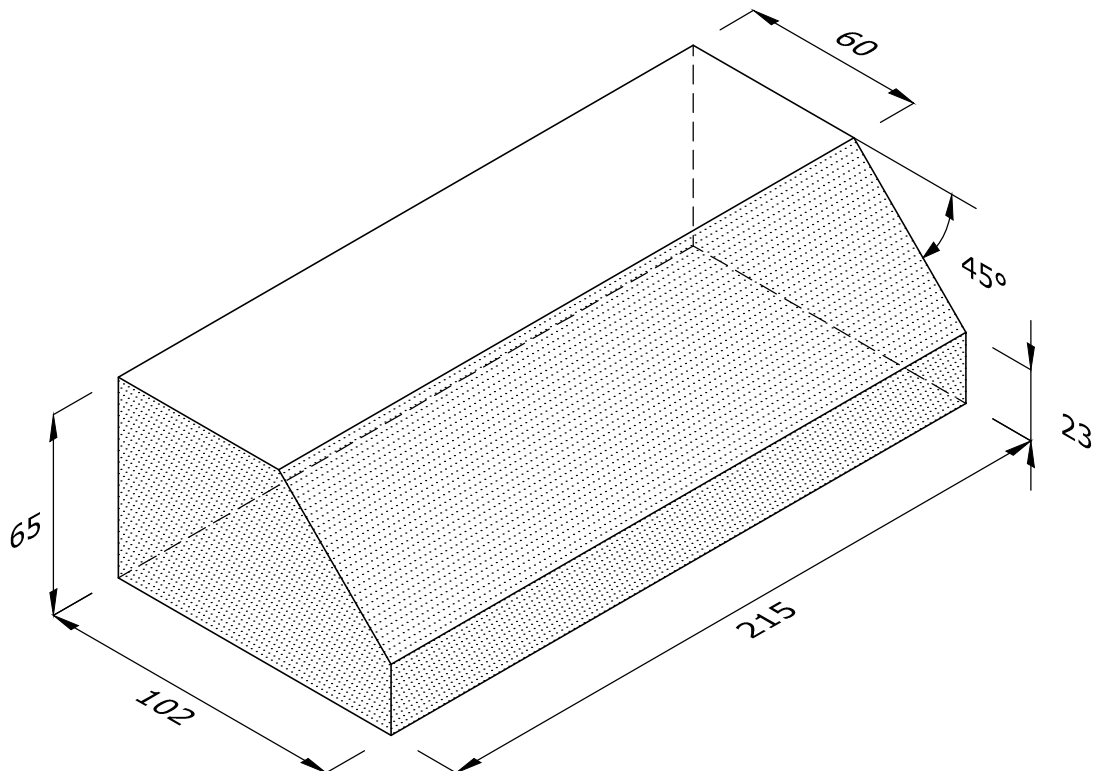

LEFT HAND SHOWN

W.PL.45.18
PLINTH STRETCHER FACED TO SIDE

Note: all specials may be perforated or frogged unless otherwise specified.
 Fired dimensions shown unless otherwise stated.

Indicates standard facing