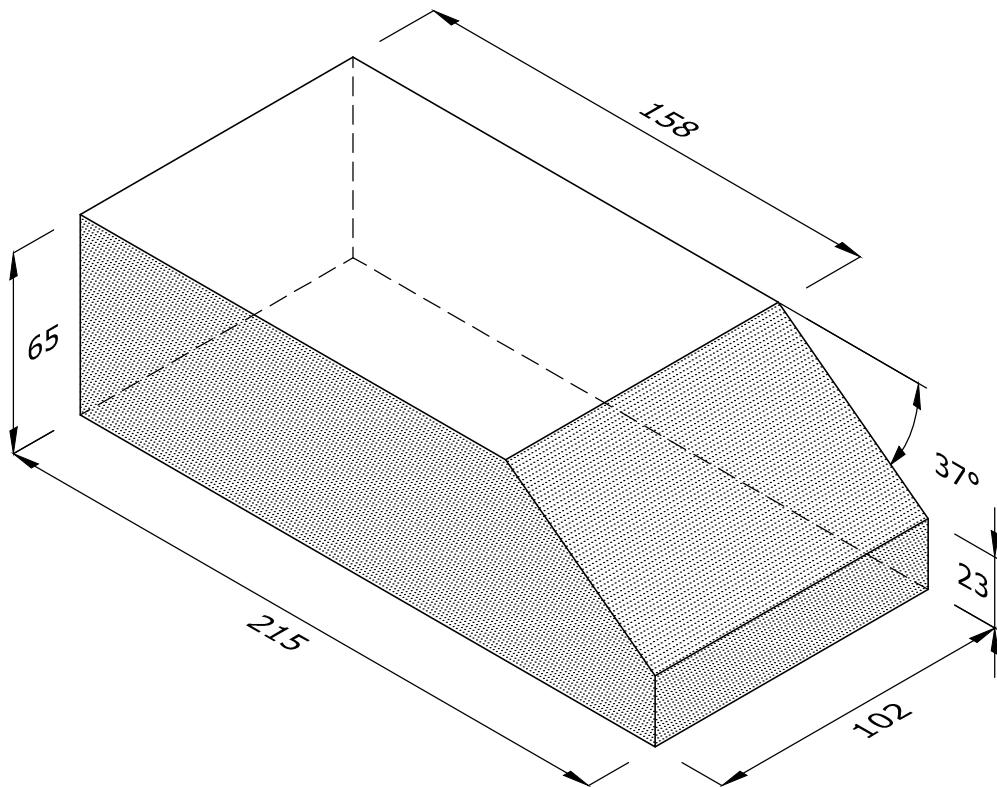

LEFT HAND SHOWN

**W.WB.PL.16**  
**37 DEGREE PLINTH HEADER FACED TO SIDE**

Note: all specials may be perforated or frogged unless otherwise specified.  
 Fired dimensions shown unless otherwise stated.

 Indicates standard facing