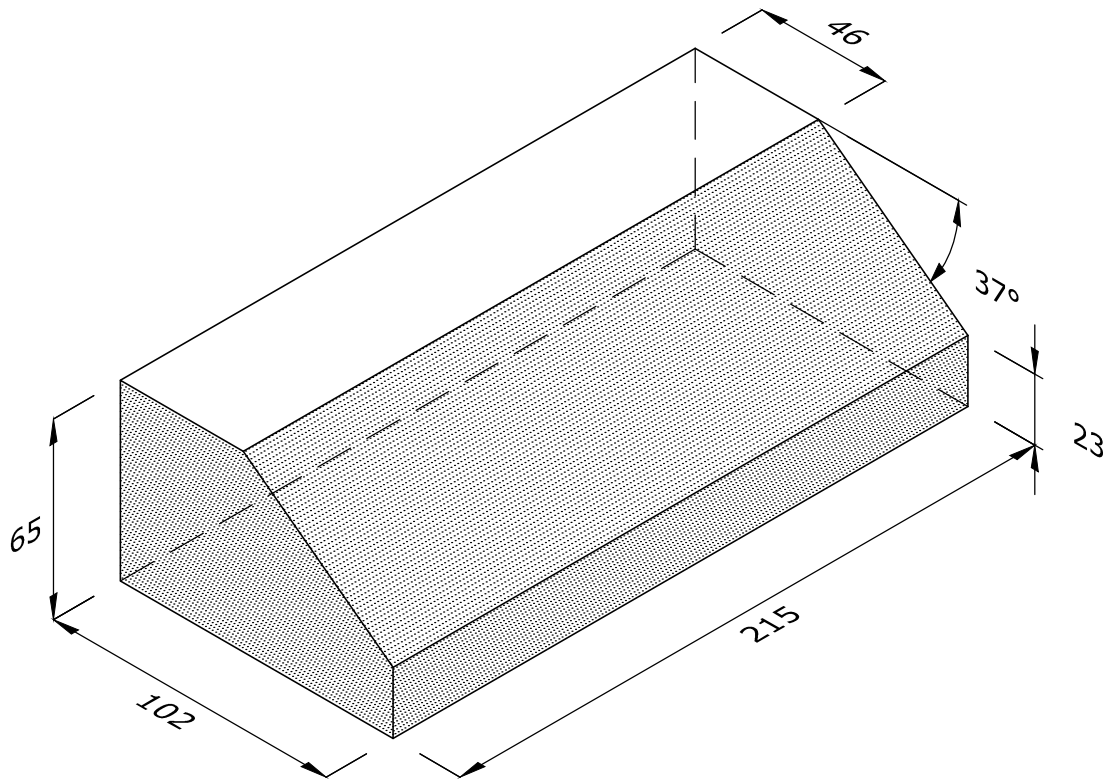

LEFT HAND SHOWN

W.WB.PL.18
37 DEGREE PLINTH STRETCHER FACED TO SIDE

Note: all specials may be perforated or frogged unless otherwise specified.
 Fired dimensions shown unless otherwise stated.

Indicates standard facing